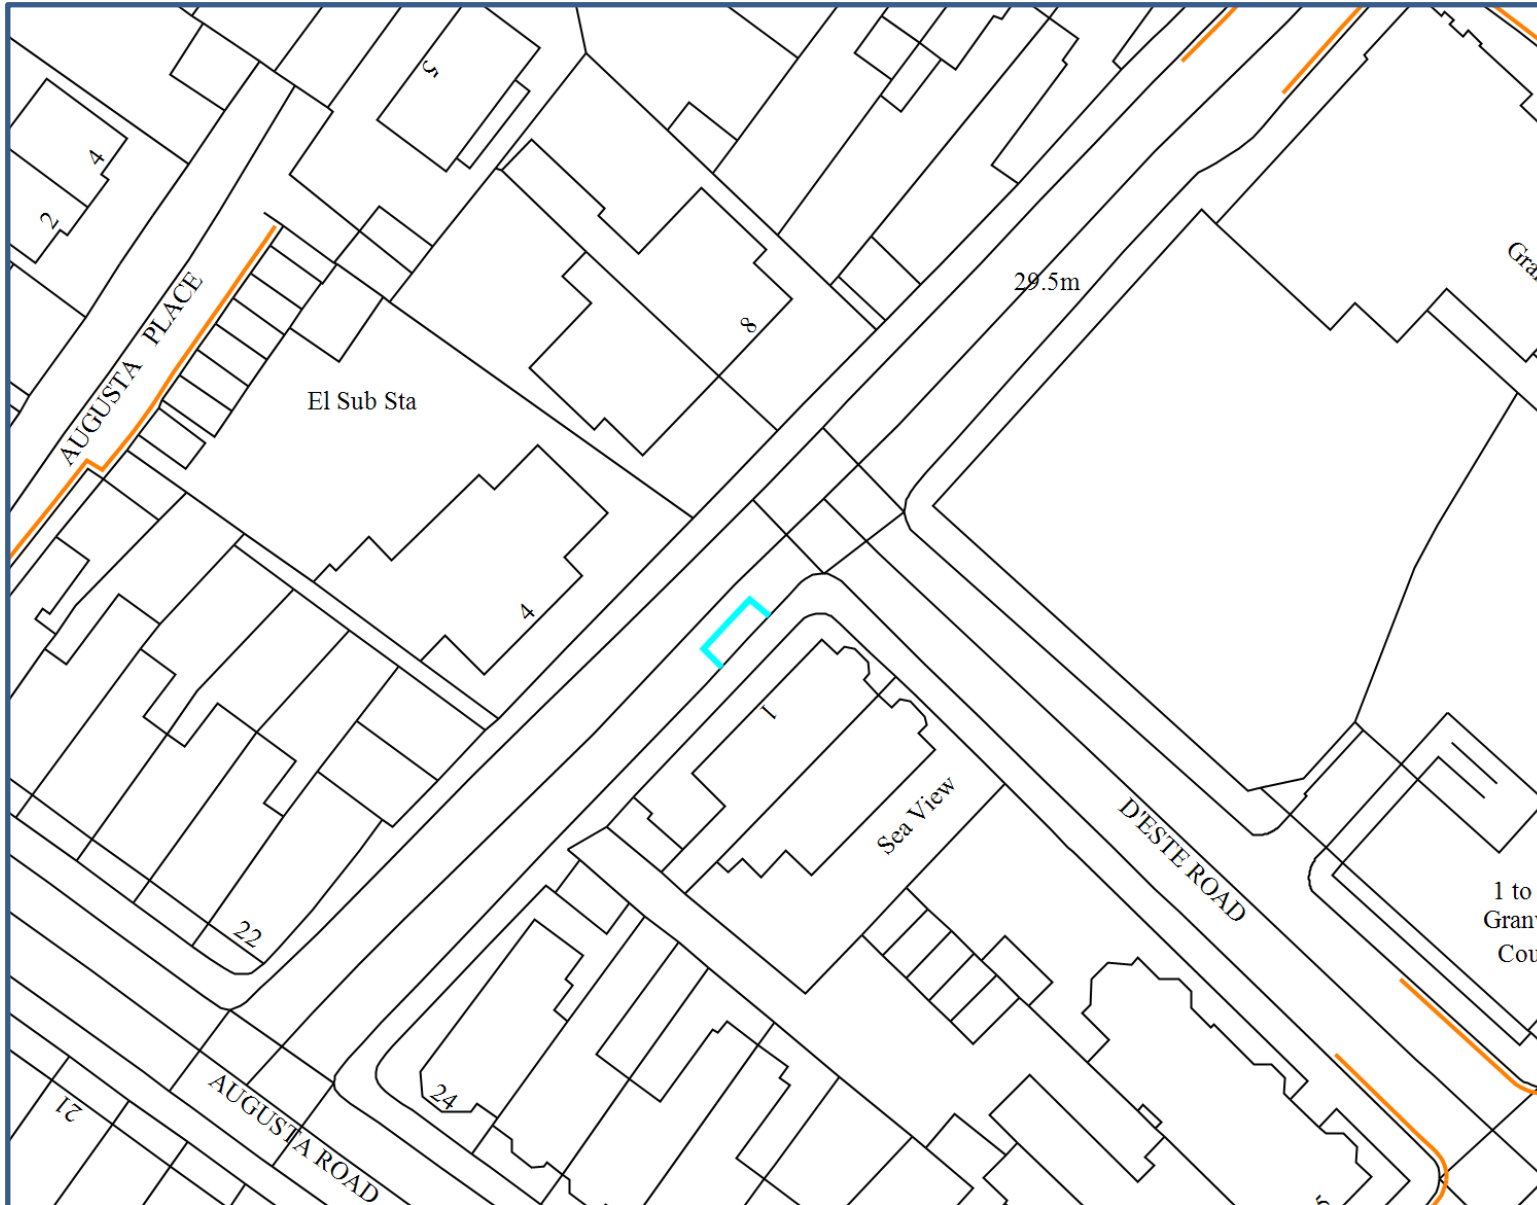

Upper Dane Road, Margate (Site Plan 1)

Proposed disabled bay
outside 21 Upper Dane
Road Margate

SLI 100018261

Truro Road, Ramsgate (Site Plan 2)

Proposed disabled bay
outside 1 Truro Road
Ramsgate

SLI 100018261

Belmont Road, Westgate (Site Plan 3)

Proposed disabled bay
outside 18 Belmont Road
Westgate

SLI 100018261